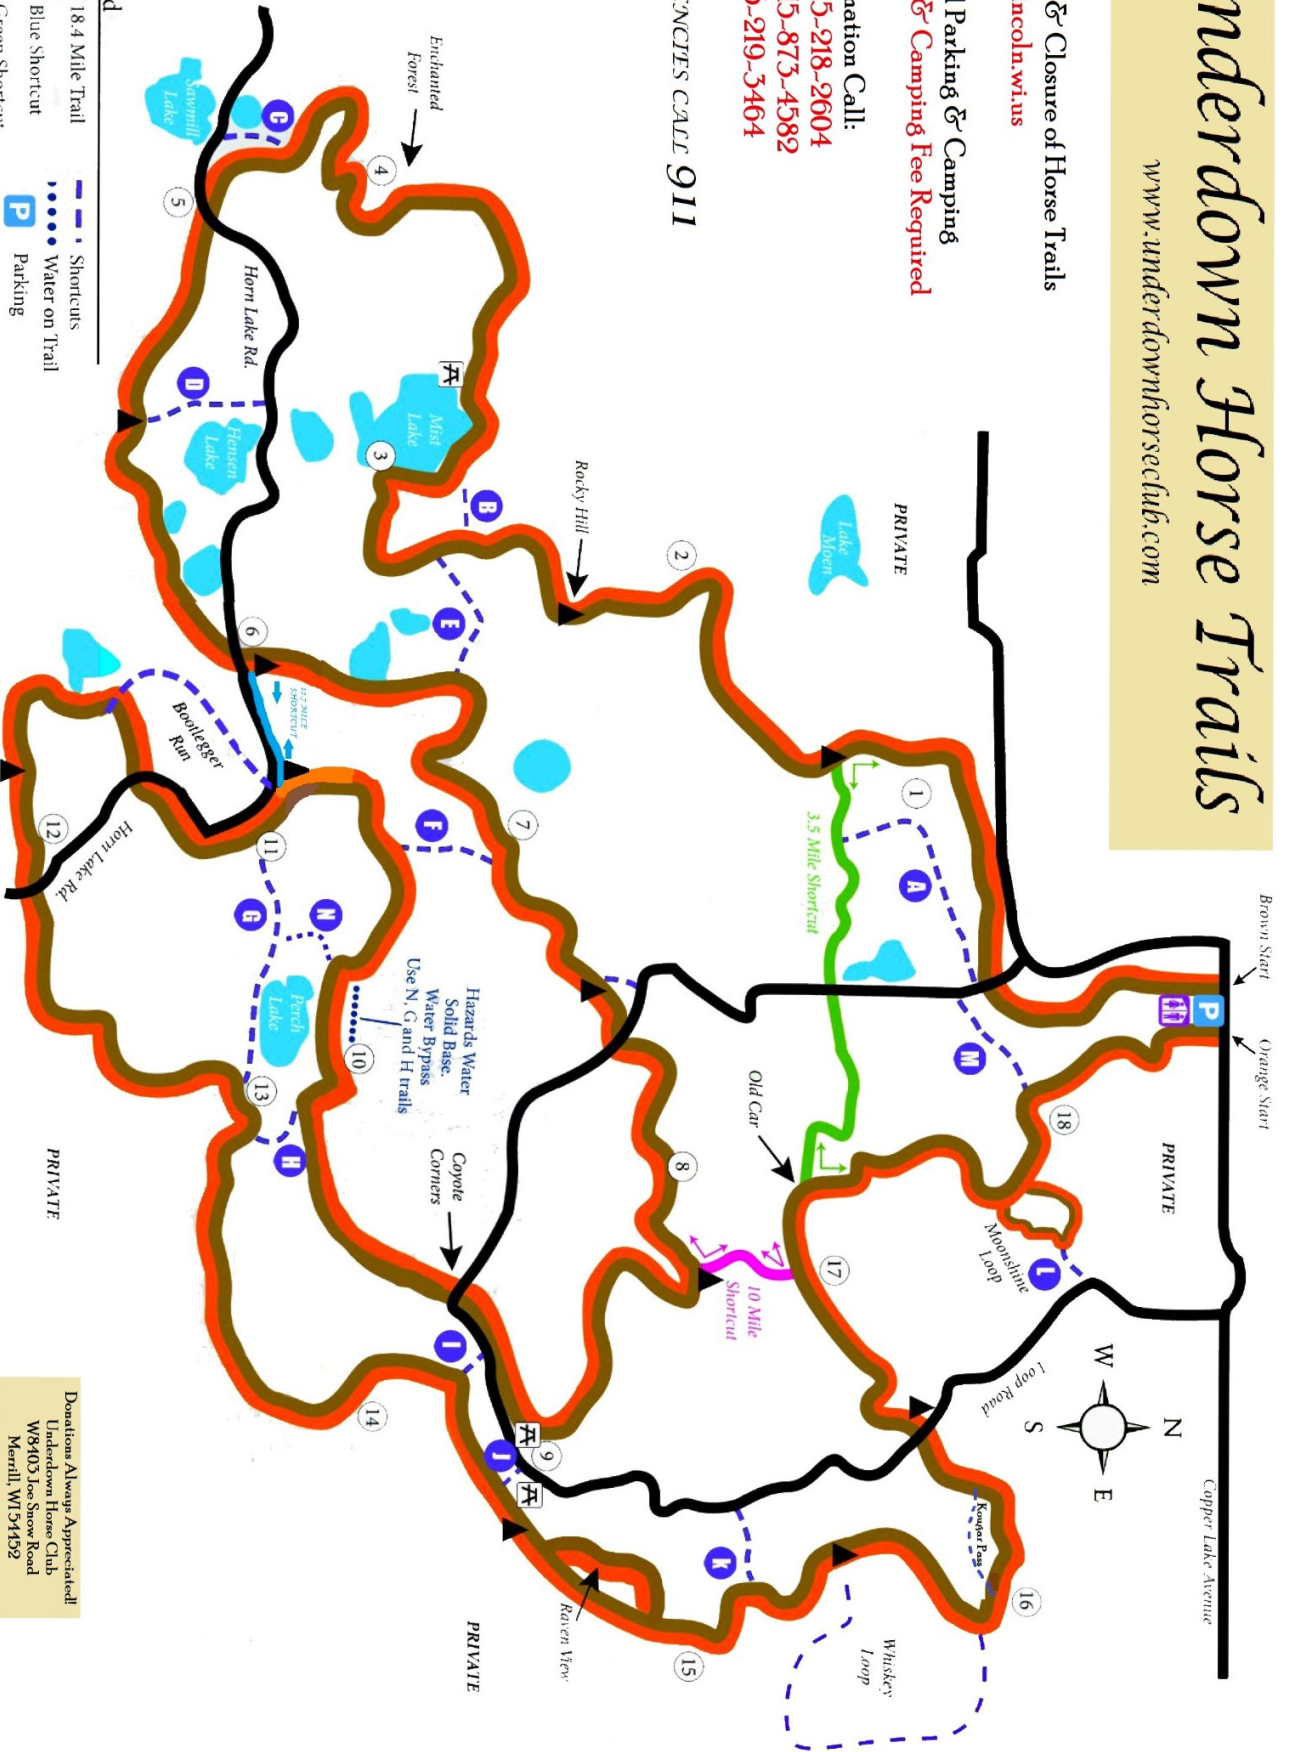

Underdown Horse Trails

www.underdownhorseclub.com

Opening & Closure of Horse Trails
www.colincoln.wi.us

Trailhead Parking & Camping
 Trail Fee & Camping Fee Required

For Information Call:
 Becky: 715-218-2604
 Randy: 715-873-4582
 Chris: 715-219-3464

EMERGENCIES CALL 911

NO MOTORIZED VEHICLES ON TRAILS WITHOUT COUNTY PERMIT

Donations Always Appreciated!
 Underdown Horse Club
 W8403 Joe Snow Road
 Merrill, WI 54452